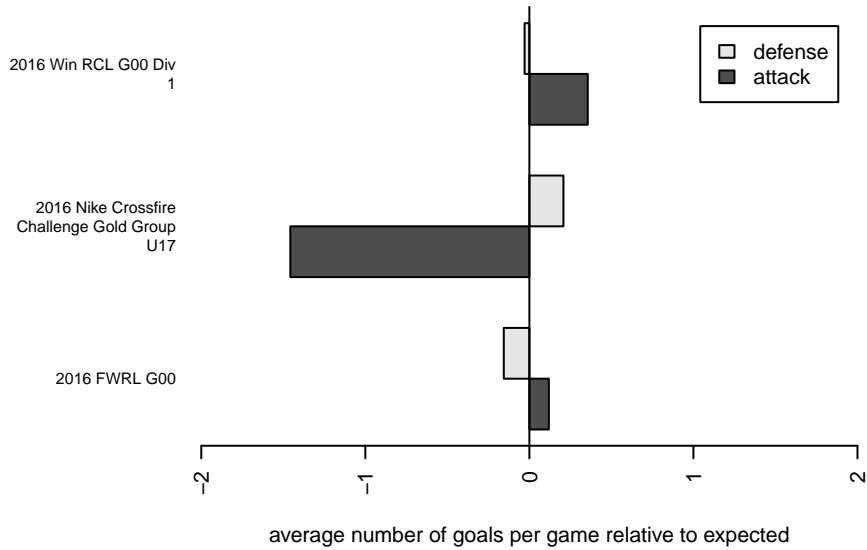

Seattle United Copa G00

Seattle United Premier
 Seattle, WA
 G00 total strength=1926
 attack=54.2 defense=45.19
 spr league = Win RCL G00 Div 1

alt names used:
 Seattle United G00 Copa
 SEATTLE UNITED G00 COPA (WA)
 Seattle United G00 Copa A
 Seattle United G00 Copa A
 Seattle United G00 Copa A

Venues played:
 2016 Nike Crossfire Challenge Gold Group U17
 2016 Win RCL G00 Div 1
 2016 FWRL G00
 2016 WYS Championship G00

Seattle United Copa G00
 Dots are actual minus expected GF (blue circles) and GA (red triangles).
 Blue line is smoothed change in attack strength. Red is smoothed change in defense strength.

**attack and defense variance (black dot)
relative to other teams
and top 10 in region**

**attack and defense rating
relative to others at age
and all opponents in last 13 months**

**attack and defense rating
relative to others at age
and all opponents in last 13 months**

Performance relative to 13 month average

Performance relative to 13 month average

Distribution of opponents
 Red = Lose zone, Blue = Win zone, Green = Even
 Black line separates win/lose zones

lot. A=Neither has attack advantage, B=Opponent has both attack and defense advantage, C=Opponent has both attack and defense disadvantage, D=Both have