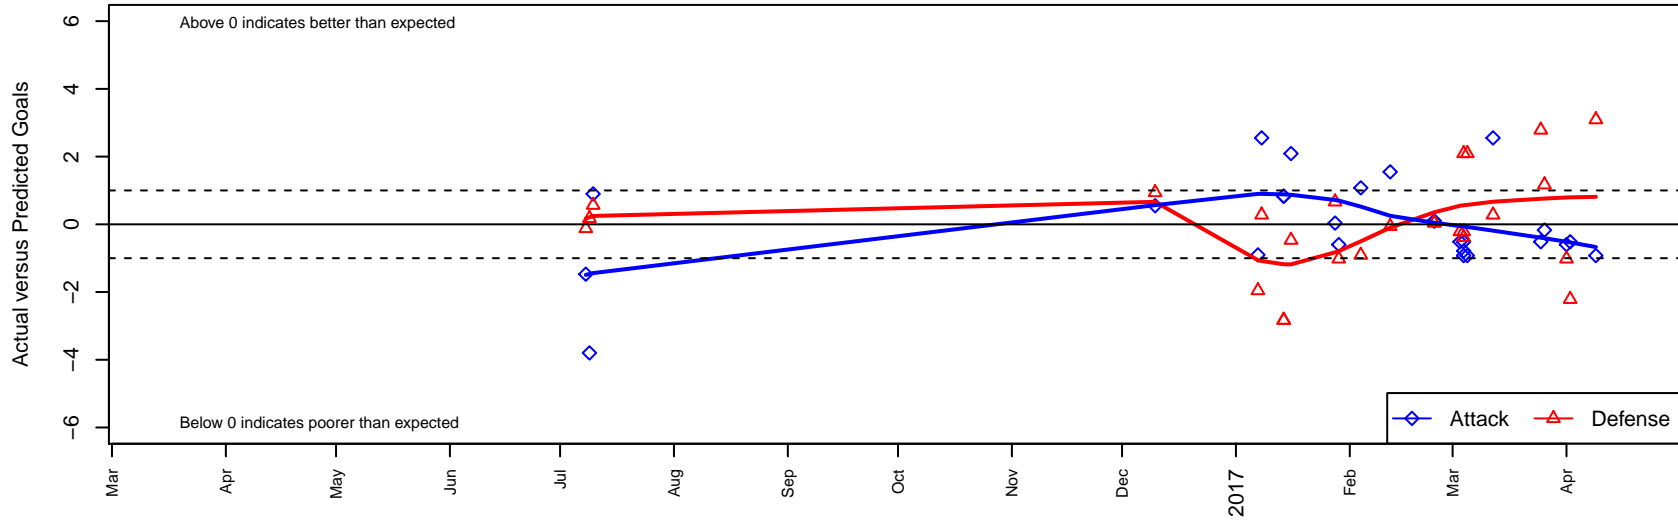

Seattle United Copa G00

Seattle United Premier
 Seattle, WA
 G00 total strength=1926
 attack=54.2 defense=45.19
 spr league = Win RCL G00 Div 1

alt names used:
 Seattle United G00 Copa
 SEATTLE UNITED G00 COPA (WA)
 Seattle United G00 Copa A
 Seattle United G00 Copa A
 Seattle United G00 Copa A

Venues played:
 2016 Nike Crossfire Challenge Gold Group U17
 2016 Win RCL G00 Div 1
 2016 FWRL G00
 2016 WYS Championship G00

Seattle United Copa G00
 Dots are actual minus expected GF (blue circles) and GA (red triangles).
 Blue line is smoothed change in attack strength. Red is smoothed change in defense strength.

**attack and defense variance (black dot)
relative to other teams
and top 10 in region**

**attack and defense rating
relative to others at age
and all opponents in last 13 months**

**attack and defense rating
relative to others at age
and all opponents in last 13 months**

Performance relative to 13 month average

Performance relative to 13 month average

Distribution of opponents
 Red = Lose zone, Blue = Win zone, Green = Even
 Black line separates win/lose zones

lot. A=Neither has attack advantage, B=Opponent has both attack and defense advantage, C=Opponent has both attack and defense disadvantage, D=Both have