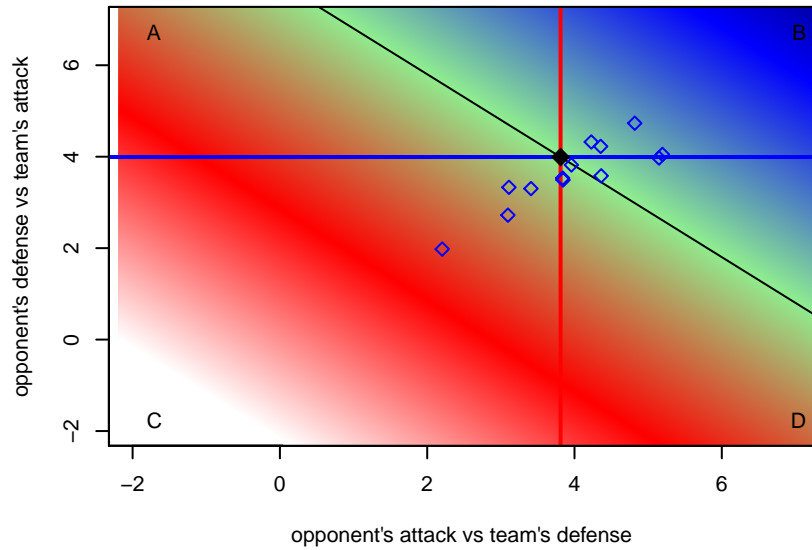

Venues played:
 2016 Nike Crossfire Challenge Gold Group U17
 2016 Win RCL G00 Div 1
 2016 FWRL G00
 2016 WYS Championship G00

Seattle United Copa G00
 Dots are actual minus expected GF (blue circles) and GA (red triangles).
 Blue line is smoothed change in attack strength. Red is smoothed change in defense strength.

**attack and defense variance (black dot)
relative to other teams
and top 10 in region**

**attack and defense rating
relative to others at age
and all opponents in last 13 months**

**attack and defense rating
relative to others at age
and all opponents in last 13 months**

Performance relative to 13 month average

Performance relative to 13 month average

Distribution of opponents
 Red = Lose zone, Blue = Win zone, Green = Even
 Black line separates win/lose zones

lot. A=Neither has attack advantage, B=Opponent has both attack and defense advantage, C=Opponent has both attack and defense disadvantage, D=Both have