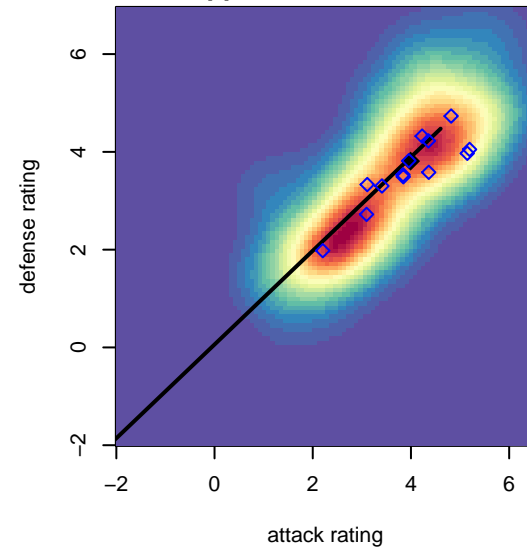

Seattle United Copa G00

Seattle United Premier
 Seattle, WA
 G00 total strength=1926
 attack=54.2 defense=45.19
 spr league = Win RCL G00 Div 1

alt names used:
 Seattle United G00 Copa
 SEATTLE UNITED G00 COPA (WA)
 Seattle United G00 Copa A
 Seattle United G00 Copa A
 Seattle United G00 Copa A

Venues played:
 2016 Nike Crossfire Challenge Gold Group U17
 2016 Win RCL G00 Div 1
 2016 FWRL G00
 2016 WYS Championship G00

Seattle United Copa G00
 Dots are actual minus expected GF (blue circles) and GA (red triangles).
 Blue line is smoothed change in attack strength. Red is smoothed change in defense strength.

**attack and defense variance (black dot)
relative to other teams
and top 10 in region**

**attack and defense rating
relative to others at age
and all opponents in last 13 months**

**attack and defense rating
relative to others at age
and all opponents in last 13 months**

Performance relative to 13 month average

Performance relative to 13 month average

Distribution of opponents
 Red = Lose zone, Blue = Win zone, Green = Even
 Black line separates win/lose zones

lot. A=Neither has attack advantage, B=Opponent has both attack and defense advantage, C=Opponent has both attack and defense disadvantage, D=Both have