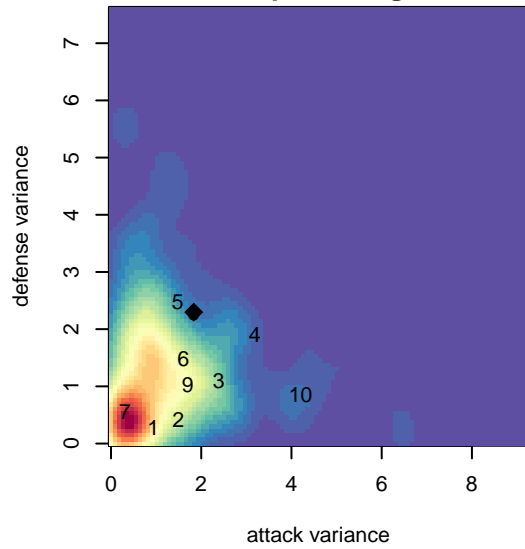

Seattle United Copa G00

Seattle United Premier
 Seattle, WA
 G00 total strength=1926
 attack=54.2 defense=45.19
 spr league = Win RCL G00 Div 1

alt names used:
 Seattle United G00 Copa
 SEATTLE UNITED G00 COPA (WA)
 Seattle United G00 Copa A
 Seattle United G00 Copa A
 Seattle United G00 Copa A

Venues played:
 2016 Nike Crossfire Challenge Gold Group U17
 2016 Win RCL G00 Div 1
 2016 FWRL G00
 2016 WYS Championship G00

Seattle United Copa G00
 Dots are actual minus expected GF (blue circles) and GA (red triangles).
 Blue line is smoothed change in attack strength. Red is smoothed change in defense strength.

**attack and defense variance (black dot)
relative to other teams
and top 10 in region**

**attack and defense rating
relative to others at age
and all opponents in last 13 months**

**attack and defense rating
relative to others at age
and all opponents in last 13 months**

Performance relative to 13 month average

Performance relative to 13 month average

Distribution of opponents
 Red = Lose zone, Blue = Win zone, Green = Even
 Black line separates win/lose zones

lot. A=Neither has attack advantage, B=Opponent has both attack and defense advantage, C=Opponent has both attack and defense disadvantage, D=Both have