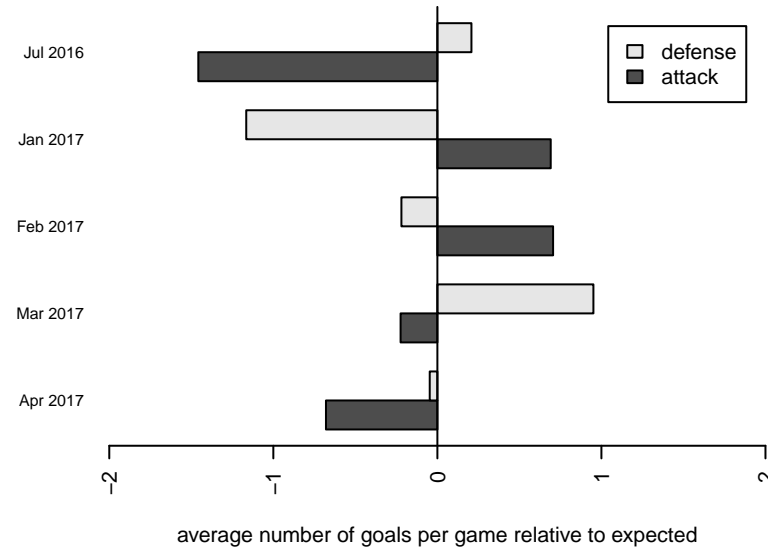

Venues played:
 2016 Nike Crossfire Challenge Gold Group U17
 2016 Win RCL G00 Div 1
 2016 FWRL G00
 2016 WYS Championship G00

Seattle United Copa G00
 Dots are actual minus expected GF (blue circles) and GA (red triangles).
 Blue line is smoothed change in attack strength. Red is smoothed change in defense strength.

**attack and defense variance (black dot)
relative to other teams
and top 10 in region**

**attack and defense rating
relative to others at age
and all opponents in last 13 months**

**attack and defense rating
relative to others at age
and all opponents in last 13 months**

Performance relative to 13 month average

Performance relative to 13 month average

Distribution of opponents
 Red = Lose zone, Blue = Win zone, Green = Even
 Black line separates win/lose zones

lot. A=Neither has attack advantage, B=Opponent has both attack and defense advantage, C=Opponent has both attack and defense disadvantage, D=Both have